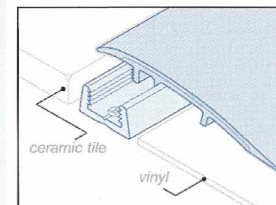

mts - multi trim system

The **PROFESSIONALS** Choice

CODE / PROFILE	CODE / PROFILE	MATERIAL	LENGTH	NOTES FOR SPECIFIERS	COLOURS
PTT1 / MPTB5		Self levelling PVC-u Top PVC-u Base	2.70m	- Tops can be clipped into bases at variable heights to accommodate a wide range of floor coverings. - A suitable gap can be left between the profile base and flooring to allow for natural expansion of wood and ceramic floor coverings. - Compresses thickness of carpet should always be a tight fit. - suitable for interior use.	● Black ● Brown ● Bluebell ● Dove ● Granite ○ Clay
PTT1 / MPTB12		Self levelling PVC-u Top PVC-u Base	2.70m		
PTR1 / MPTB5		Self levelling PVC-u Top PVC-u Base	2.70m		
PTR1 / MPTB12		Self levelling PVC-u Top PVC-u Base	2.70m		
ATT42 / PTB12		Self levelling Etched Silver Aluminium PVC-u Base	2.70m		
ATR45 / PTB12		Self levelling Etched Silver Aluminium PVC-u Base	2.70m		

MTS PVC-u bases contain up to 100% recycled material.

PTR1 / MTB5