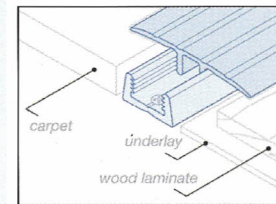

ATT42 / PTB12