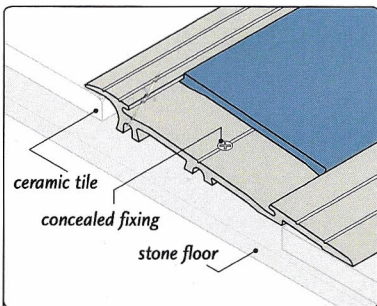

SPECTRUM ELITE TRIMS

Elite trims have been designed for use in the most demanding environments for safe and easy transition between adjoining floor coverings where frequent heavy foot and wheeled traffic can be expected e.g. railway stations, airports, transport interchanges, department stores and hospitals.

Elite trims comprise an aluminium base channel with the added feature of secret fixing and a choice of slip-resistant **Elite inserts**. Standard interior insert is available for interior dry conditions.

Available in 2.5m lengths.

We welcome your enquiry for free samples and complimentary technical advice. Please contact your local distributor

typical example

ELAR950 ceramic tile to stone floor
Note: shown with gap between profile and ceramic tile to allow for natural expansion.