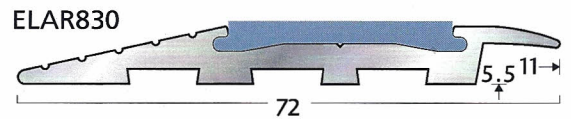

DISTRIBUTED BY

quality
innovation
experience
service