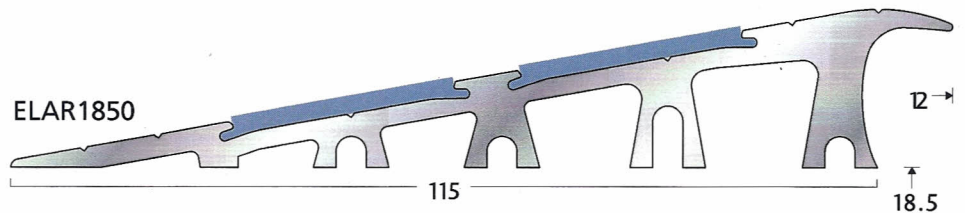

DISTRIBUTED BY

quality
innovation
experience
service